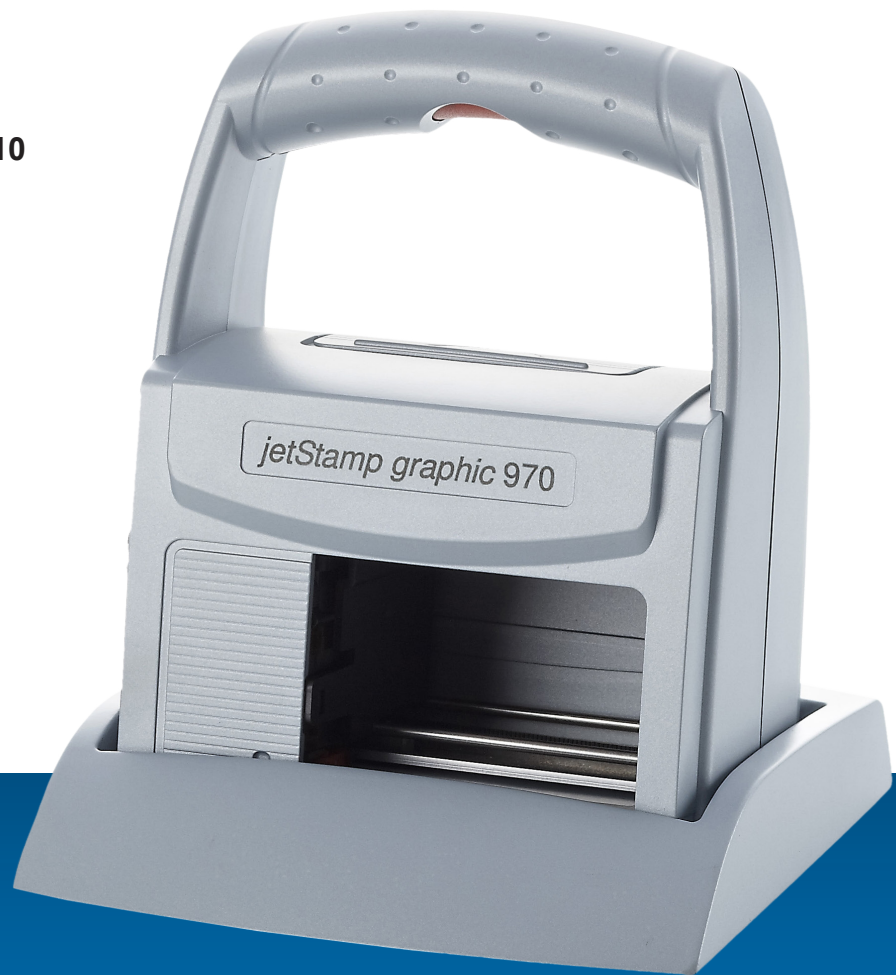

# JETSTAMP GRAPHIC 970

The jetStamp Graphic 970 is one of the most advanced marking and coding tools available. It sets the standard in terms of flexibility, reliability, and efficiency. With a large and customizable print area, Reiner's exclusive self-traversing printhead, and cartridge based technology, the 970 is unmatched in precision. Print 1D and 2D barcodes, graphics, logos, alphanumerics, lot codes, expiration dates, in half a second with the click of a button. With the intuitive and user friendly software, and the ability to print onto absorbent and non-absorbent surfaces, this printer will become an essential part of your operation.

## FEATURES:

- Prints on plastic, metal, (some glass), glossy and corrugated cardboard, paper etc.
- Prints on bottles, bags, boxes, labels, pouches- almost any type of packaging or parts
- Prints alphanumerics, 1D and 2D barcodes and graphics
- Print area up to 1/2" height by 2 1/2" length- can print as small as 1/16"
- Multiple lines of text-depending on character size
- Printer holds 4 unique impressions- change between imprints with the turn of a knob
- Easily programmed via USB or Bluetooth
- ERP/Database Connectivity
- 3 AA rechargeable batteries
- Lightweight- Portable -1.1lbs
- Black ink only
- PC Only - Not MAC compatible

## ACCESSORIES:

- Quick Dry Black Ink Cartridge for Porous & Non-Porous Surfaces (Order# EMBKMP3)
- Water Based Black Ink Cartridge for Porous Surfaces (Order# EMBKP3S)
- Aggressive Black Ink Cartridge for Porous & Non-Porous Surfaces Including Glass (Order# EM9BKQDX)
- Invisible UV Ink Cartridge (Orange Under UV Light) (Order# EMUVP5)

## SAMPLE PRINTS:

Production Date: 2018-01-29 09:23  
Best Before: Dec 2018  
Charge No.: 12345678

*jetStamp graphic 970*

Barcode, Logo, Text, Datum, Uhrzeit und Nummer

**REINER**

1234567890128

**REINER**

2021-06-01 15:04